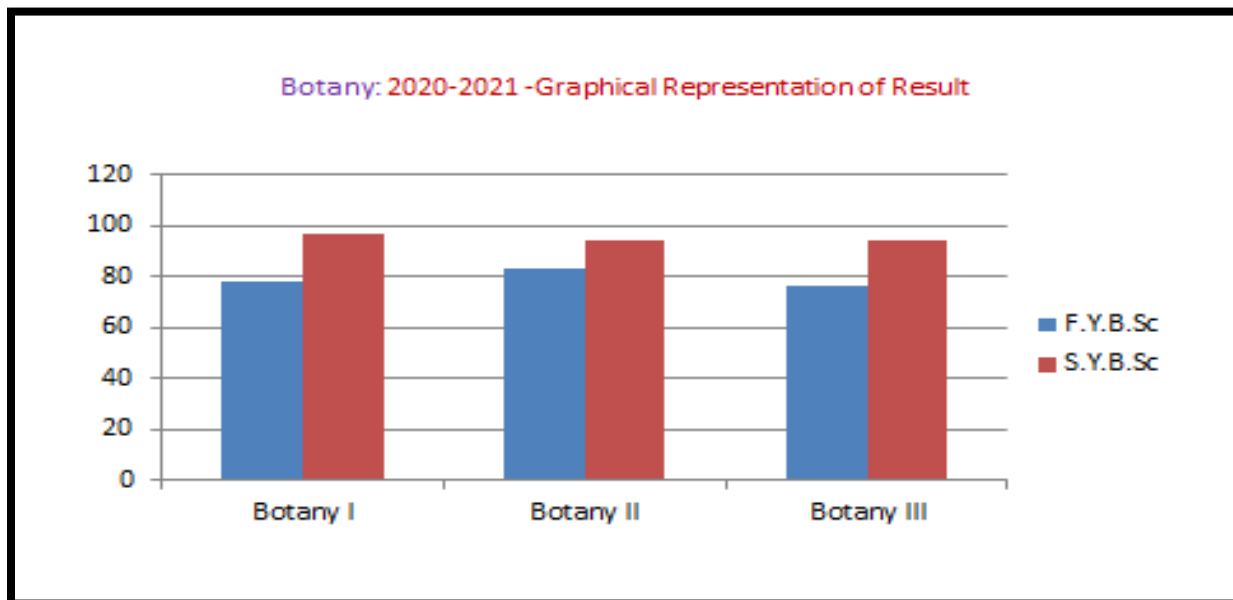

**Mahatma Gandhi Vidya Mandir's
Samajshree Prashantdada Hiray Arts, Science and
Commerce College Nampur Baglan Dist. Nashik**

DEPARTMENT OF BOTANY

RESULT SHEET: 2020-2021

Sr. No	Class	Title of Paper	No. of Students Admitted	No. of Students Appeared	Absent	Dist.	Ist Class	II nd Class	Pass Class	Fail	Total Pass	%
1	F.Y.B.Sc	BO 121	122	102	00	42	32	06	00	22	80	78
2	F.Y.B.Sc	BO 122	122	102	00	50	30	05	00	17	85	83.33
3	F.Y.B.Sc	BO 123	122	102	00	26	35	16	01	24	78	76.47
4	S.Y.B.Sc	Botany I	98	98		19	56	15	05		95	96.93
5	S.Y.B.Sc	Botany II	98	98		28	53	10	01		92	93.87
6	S.Y.B.Sc	Botany III	98	98		55	32	05	00		92	93.87

Name of the Teacher:

1) Dr. M. D. Ahire 2) Dr. D. S. Pagar 2) Dr. D. U. Ahire

HEAD
DEPARTMENT OF BOTANY
S.P.H. Arts, Sci. & Comm. College
Nampur, Tal. Baglan (Nashik)

Dr. R. P. Bhamare
PRINCIPAL
Samajshree Prashantdada Hiray
Arts, Sci. & Comm. College
Nampur, Tal. Baglan (Nashik)